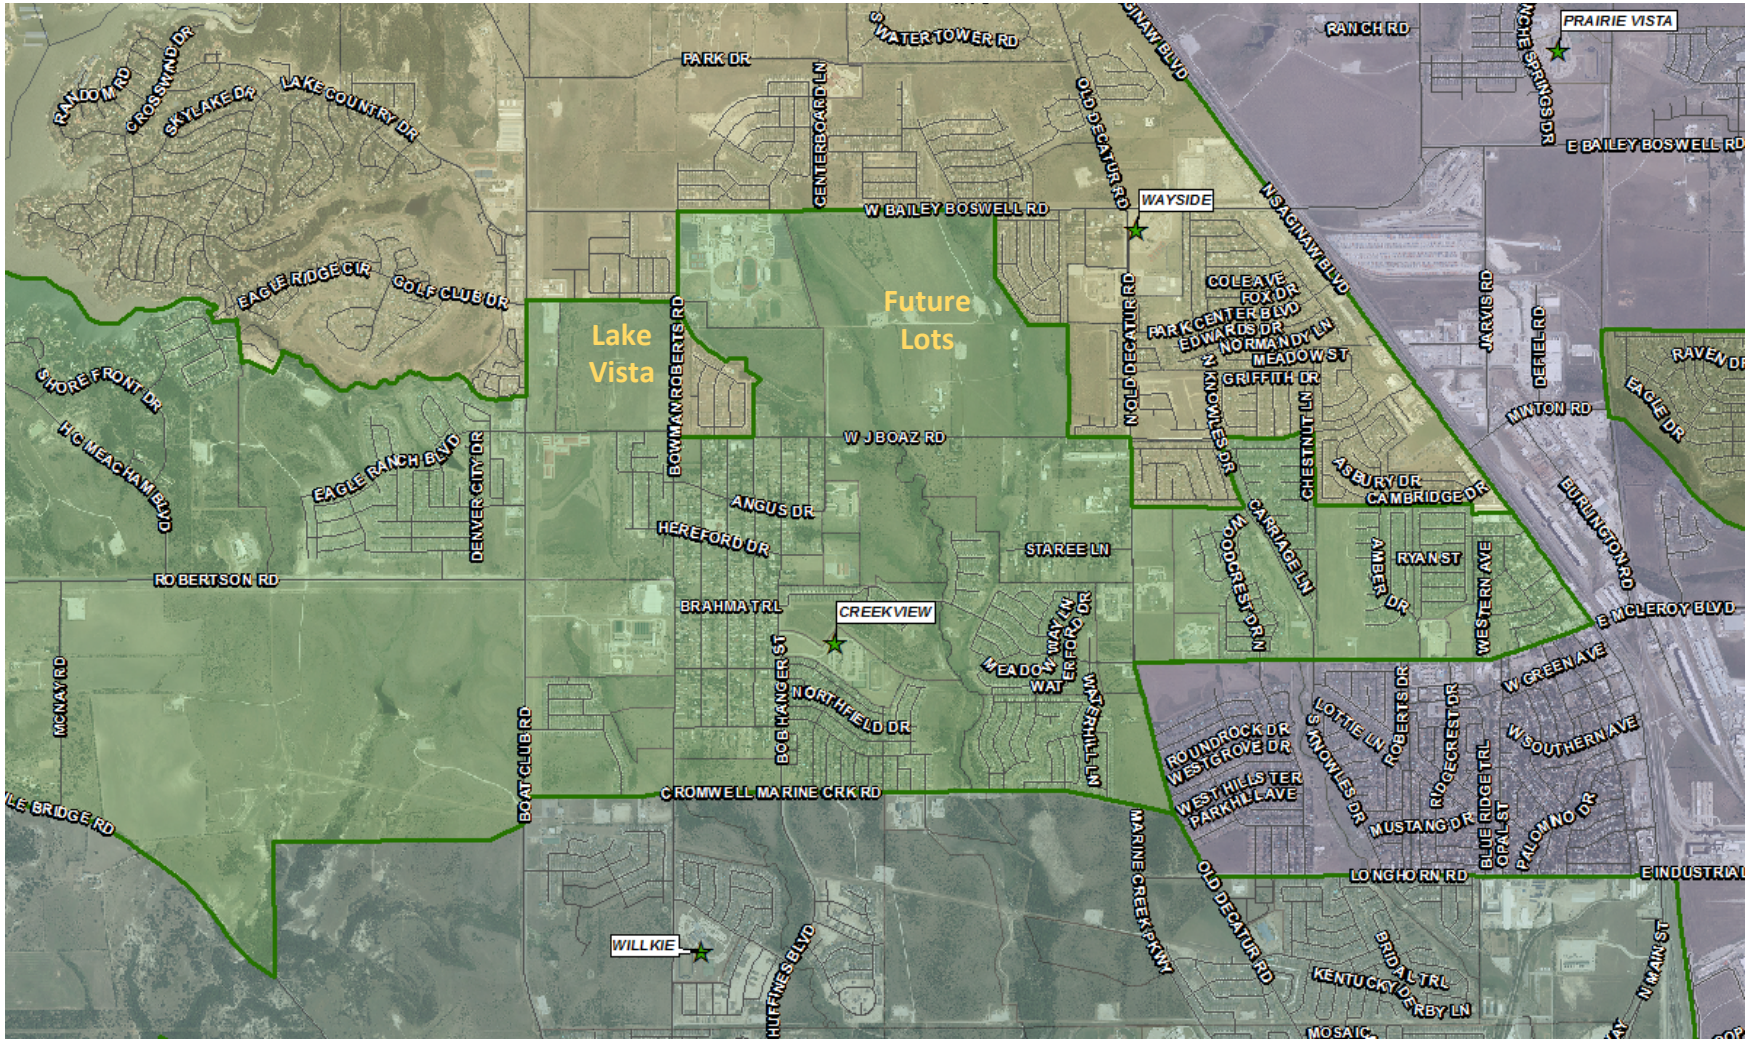

Middle School Boundaries 2015-16 School Year

Recent Changes Lake Vista and the preliminary Future Lots on WJ Boaz Rd were moved to Creekview Middle School effective Fall 2015.

Middle School Boundaries 2017-18 School Year

Future Changes Innisbrook Place will be moved to Creekview Middle School effective Fall 2017. For students residing in Innisbrook Place and attending Wayside MS: If you are in 6th or 7th grade in the 2016-17 school year, you may remain at Wayside.