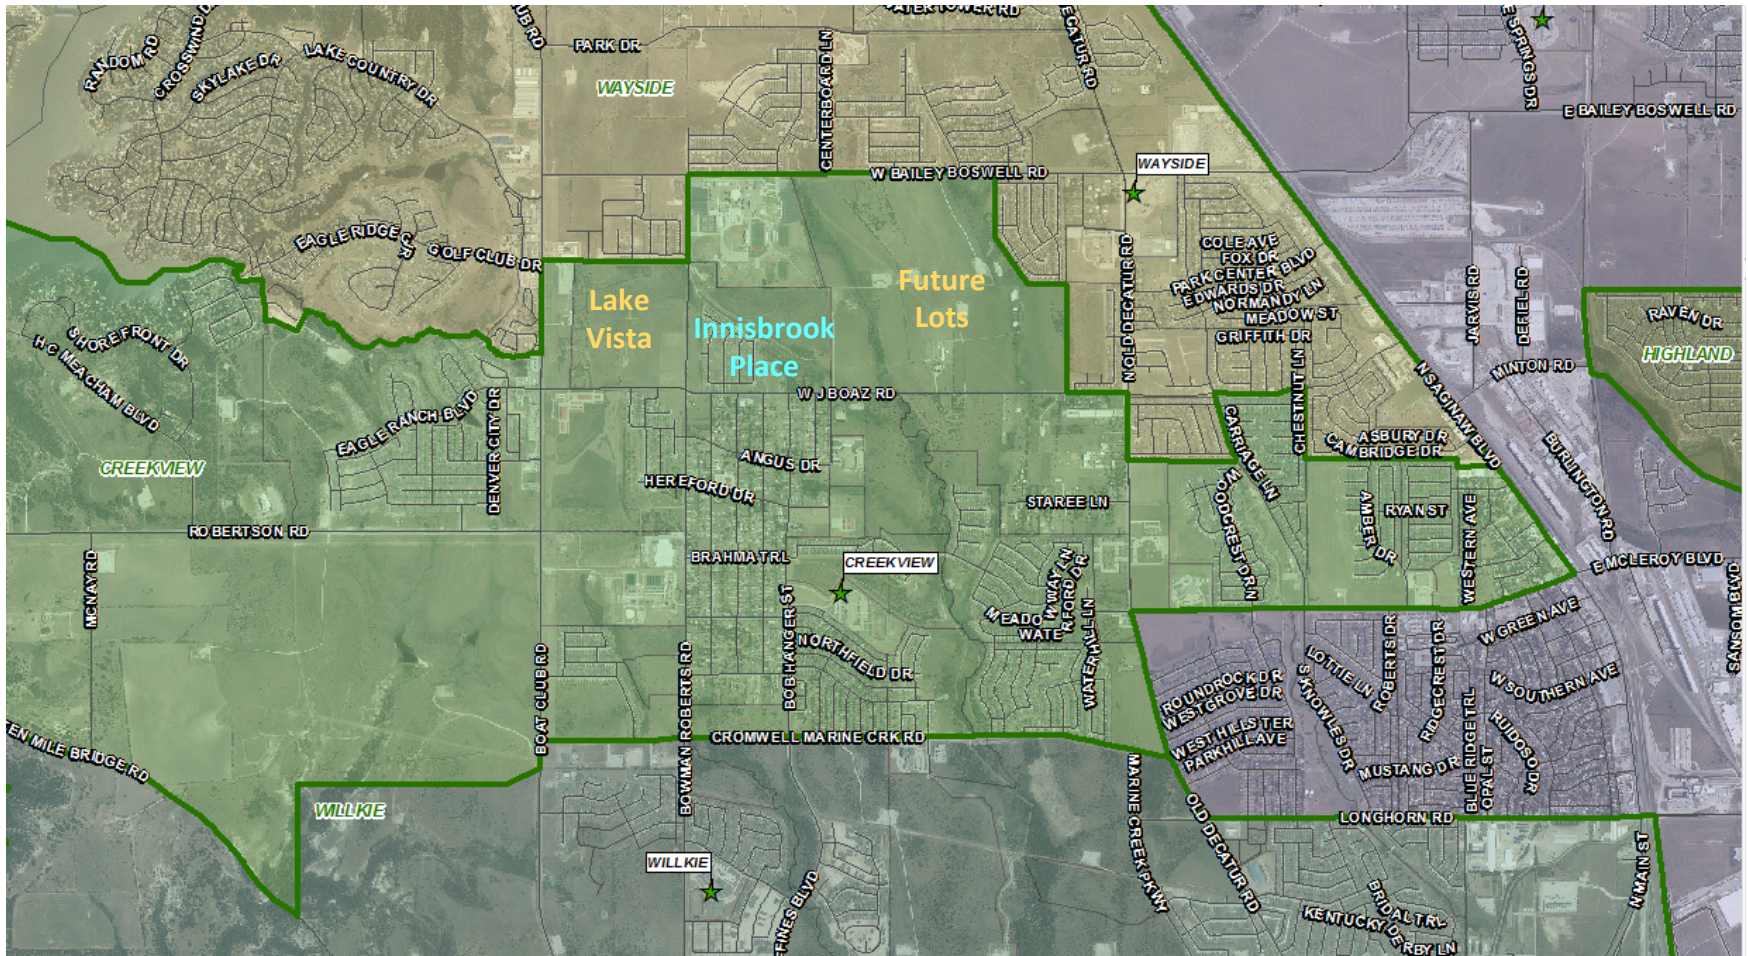

Middle School Boundaries 2015-16 School Year

Recent Changes Lake Vista and the preliminary Future Lots on WJ Boaz Rd were moved to Creekview Middle School effective Fall 2015.

Middle School Boundaries 2017-18 School Year

Future Changes Innisbrook Place will be moved to Creekview Middle School effective Fall 2017. For students residing in Innisbrook Place and attending Wayside MS: If you are in 6th or 7th grade in the 2016-17 school year, you may remain at Wayside.